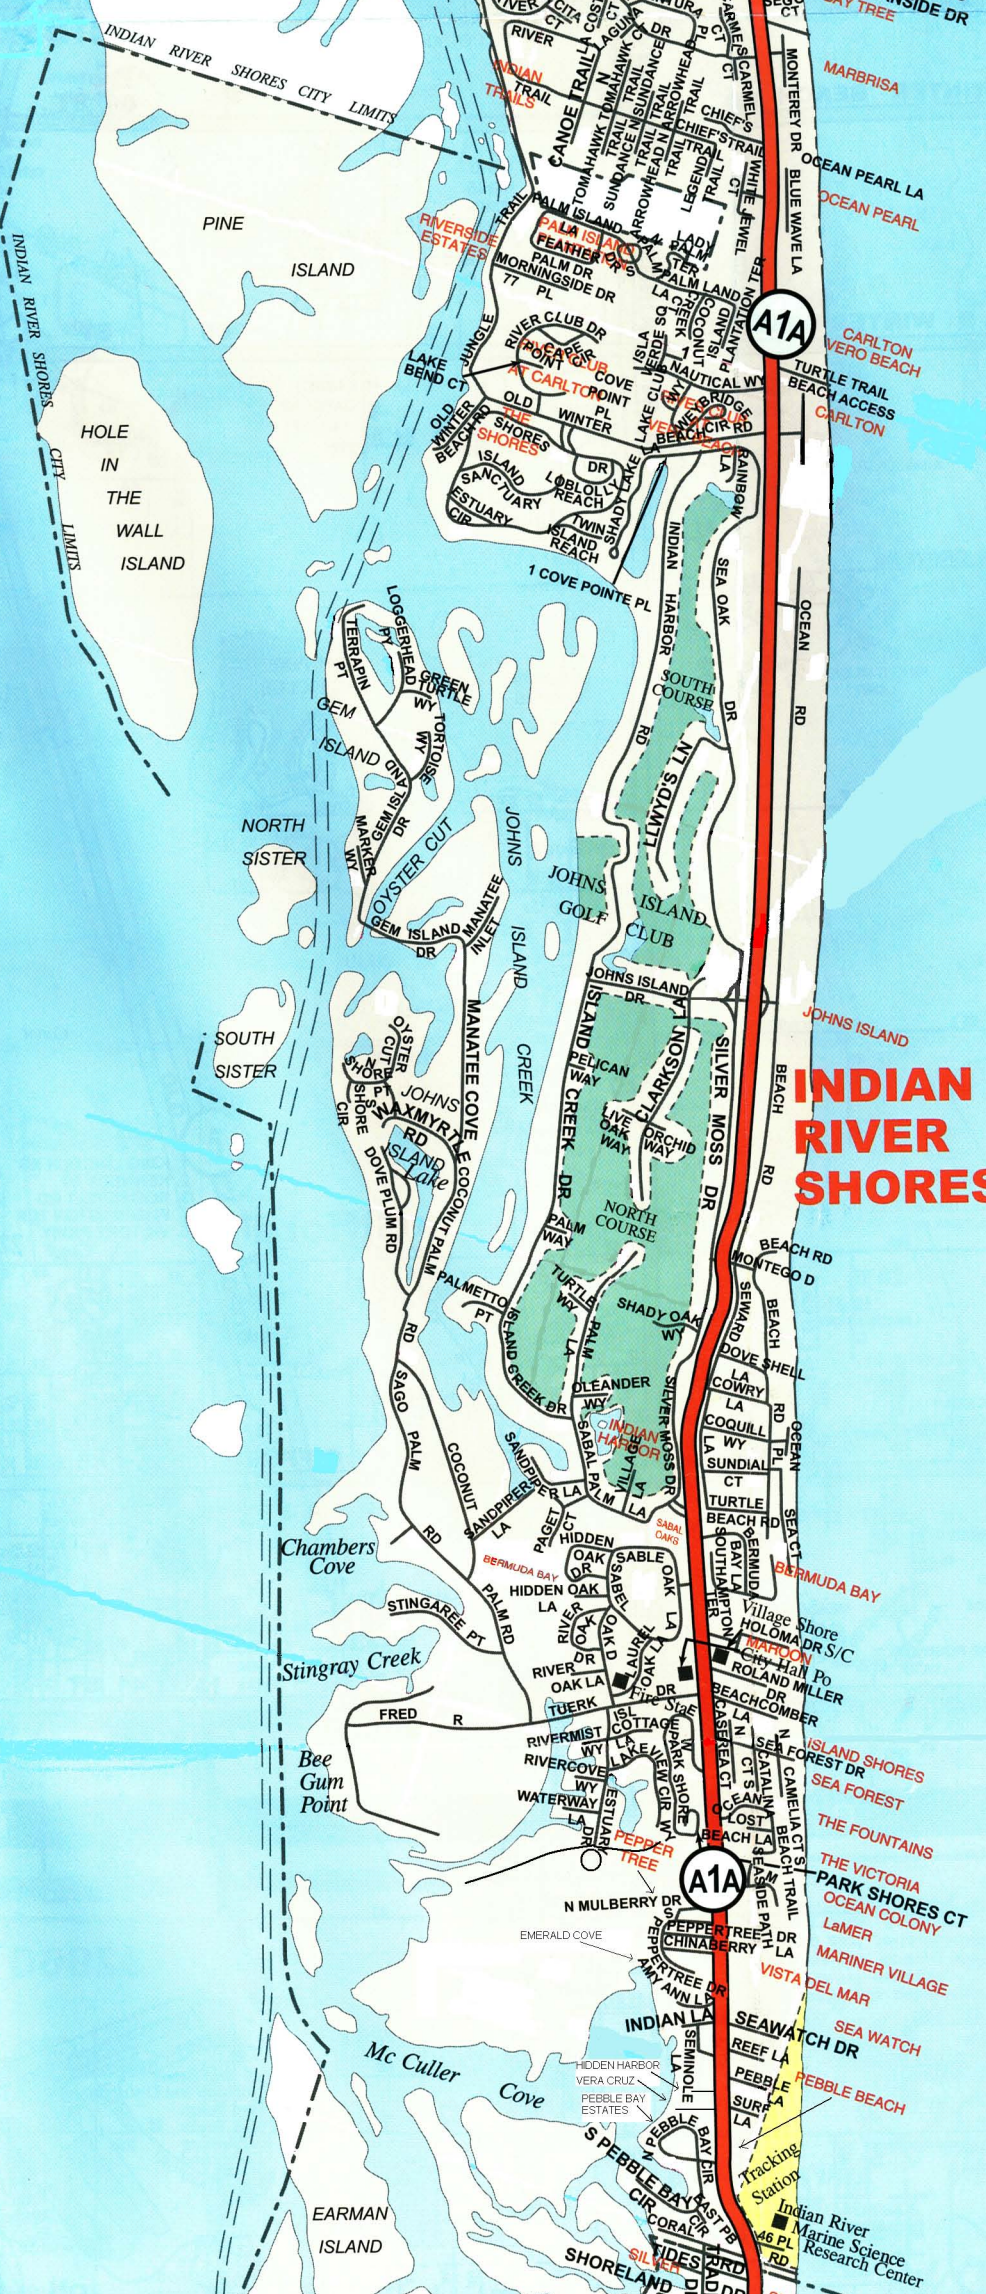

32963

**INDIAN RIVER SHORES**

- 1 RED BAY CT
- 2 SATIN LEAF CT
- 3 SABAL PALM
- 4 CHIHABERRY RD

A1A

A1A

Indian River Marine Science Research Center