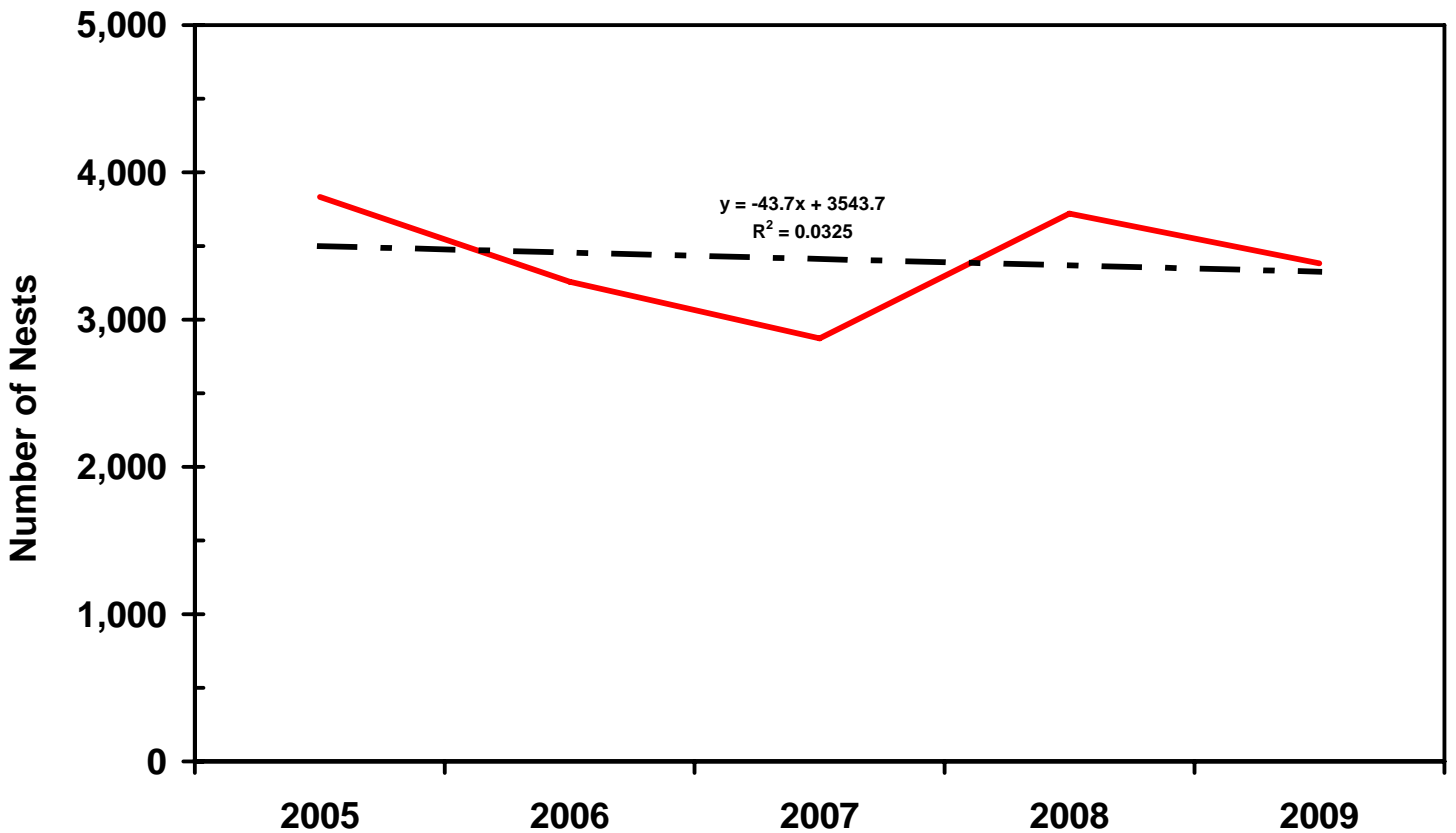

## Turtle Nesting Report for Season Ending 2009

| NESTS              | 2005         | 2006         | 2007         | 2008        | 2009         | FIVE YEAR AVG |
|--------------------|--------------|--------------|--------------|-------------|--------------|---------------|
| Loggerhead         | 3,832        | 3,257        | 2,872        | 3,720       | 3,382        | 3,413         |
| Green Turtle       | 761          | 381          | 850          | 599         | 238          | 566           |
| Leatherback        | 50           | 16           | 73           | 27          | 60           | 45            |
| <b>NEST TOTALS</b> | <b>4,643</b> | <b>3,654</b> | <b>3,795</b> | <b>4346</b> | <b>3,680</b> | <b>4,024</b>  |

Nesting Totals for Indian River County from 2005 – 2009.

Loggerhead nesting in Indian River County from 2005 – 2009. Linear trendline is essentially flat with a poor goodness of fit.

| 2009   | Loggerhead |       | Green Turtle |     | Leatherback |    |
|--------|------------|-------|--------------|-----|-------------|----|
|        | Nests      | FC    | Nests        | FC  | Nests       | FC |
| SISP   | 326        | 233   | 16           | 24  | 8           | 0  |
| ACNWR  | 1,105      | 1,136 | 93           | 91  | 7           | 0  |
| Disney | 173        | 326   | 17           | 18  | 5           | 2  |
| IRS    | 767        | 919   | 102          | 63  | 14          | 1  |
| Vero   | 321        | 410   | 3            | 4   | 9           | 2  |
| SIRC   | 690        | 670   | 7            | 3   | 17          | 1  |
|        | 3,382      | 3,694 | 238          | 203 | 60          | 6  |